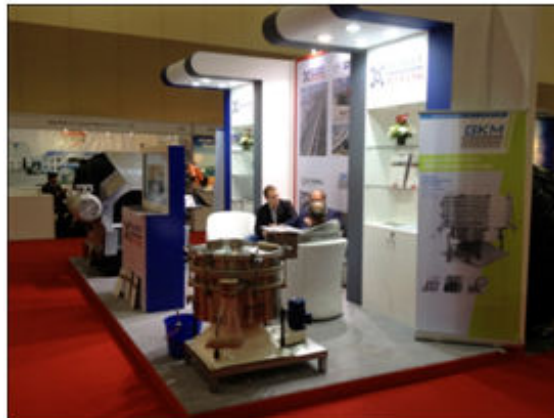

### Quick Links

[Our Website](#)

[Products](#)

[Services](#)

[More About Us](#)

We have exhibited our company 2012 in four different exhibitions in United Arab Emirates. Some of the product and services from our top agents – KLEEMANN, STIEBEL and GKM, were displayed. The gear motor from STIEBEL and the screen machine from GKM were placed for display to our visitor. Visitors from various locations passed by to see our stall and enquired about our company and its product. Our conveying system is one of top quality-guaranteed system, German engineered, made in UAE, was a center of attraction for many visitors.

Quarry & Mining stall in Intermat 2012

Conveyor system with Stiebel gearmotor

Mobile Crushing and Screening units from KLEEMANN was our priority for marketing. Many visitor lacked confidence

in the mobile crushing technique. We have successfully provided confidence to these visitors by demonstrating the application and benefit of using these units in quarry and mining application, especially for primary crushing.

Quarry & Mining stall in 17th Arab International Cement Conference

Visitors in Mena Mining 2012

The Tumbler-Screening machine for screening fines and microns was something new for the visitor. Our German manufactured screening machine from GKM had attracted many visitors in screening process.